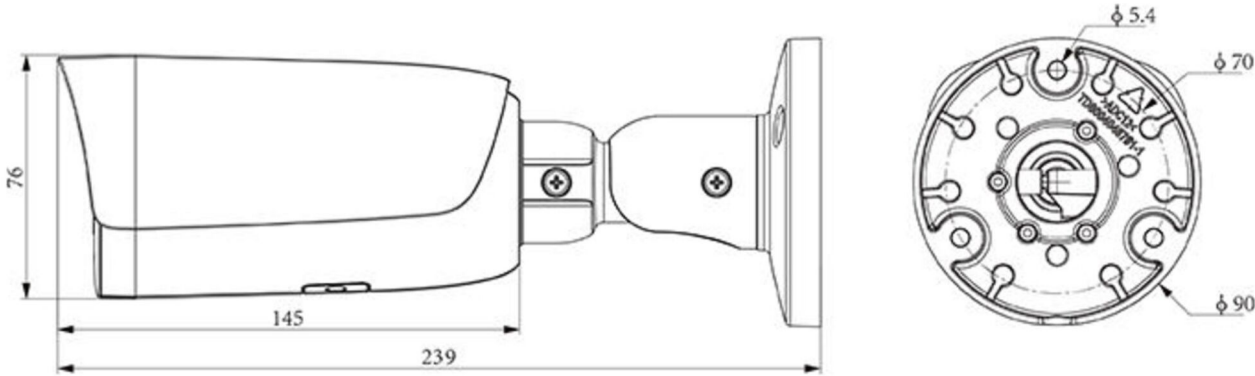

## SPECIFICATIONS

Camera	
Image Sensor	1/1.8"CMOS
Min. Illumination	Color:0.0001Lux@(F1.0,AGC ON),B/W:0Lux with IR
Shutter Time	1s~1/100000s
Day&Night	NO IR-cut
WDR	120dB
S/N	>46dB
Angle Adjustment	0~360°(P); 0~90°(T); 0~360°(R)
Lens	
Lens Type	Fixed focal lens
Focal Length	4mm
Lens Mount	M16
Aperture Range	F1.0
Aperture Type	Fixed
Field of View	94.5°(H); 50.2°(V); 110.2°(D)
DORI Distance	Detect:80m Observe:31.7m Recognize:16m Identify:8m
Illuminator	
White LEDs	4
Whitelight Distance	15m
Compression Standard	
Video Compression	S+265/H.265/H.264B/H.264M/H.264H/Motion JPEG
Video Bit Rate	32k~16Mbps
Audio Compression	G.711A/G.711U/ADPCM_D/AAC_LC
Audio Sampling Rate	8kHz/32kHz/48kHz
Image	
Max. Resolution	5MP,3072x1728@30fps
Main Stream	PAL:25fps(3072x1728,2688x1520,2560x1440,2304x1296),50fps(1920x1080,1280x720) NTSC:30fps(3072x1728,2688x1520,2560x1440,2304x1296)60fps(1920x1080,1280x720)
Sub Stream	PAL:25fps(704x576,704x288,352x288,640x360) NTSC:30fps(704x480,704x240,352x240,640x360)
Third Stream	PAL:25fps(1280x720,704x576,704x288,352x288) NTSC:30fps(1280x720,704x480,704x240,352x240)
BLC	Yes
HLC	Yes
AGC	Yes
3D DNR	Yes
White Balance	Auto/Semi-Auto/Manual/Sunshine/Nature Light/Warmlight Lamp/Daylight Lamp/Filament Lamp/Lock White Balance
ROI	8 rectangular static areas

## DIMENSIONS (Unit: mm)